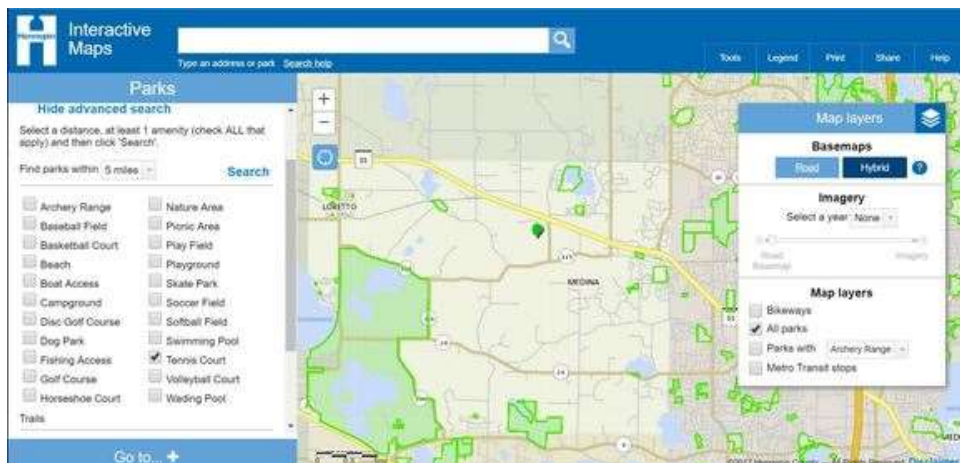

Maps for the Spring Season

Spring is on its way! With warmer temperatures and longer days just around the corner, many of us are ready to break out of our winter hibernation. Whether it's recreation, spring cleaning or trip planning, use the following maps to help guide your upcoming spring activities!

Spring Fun

[Hennepin County Parks Interactive Map](#)

Find nearby parks that offer your preferred amenities using Hennepin County's Parks Interactive Map.

[Hennepin County Bike Routes](#)

Use this map as a guide for your next ride along Hennepin's expansive bikeway system.

[Minnesota DNR LakeFinder](#)

Find information about your favorite lake by entering its name, ID or county. Lakes can also be searched for using an interactive map.

Spring Clean

The following maps will help make your spring cleaning an easy and environmentally-friendly process!

[Hennepin County Battery Drop-Off Locations](#)

[Hennepin County Battery Disposal Locations](#)

[Hennepin County Medicine Disposal Locations](#)

Road Construction

[Hennepin County Transportation Map](#)

Spring commences road construction season in Hennepin County. This map provides Hennepin County's residents and visitors an up-to-date comprehensive picture of what is taking place on roads within its borders.